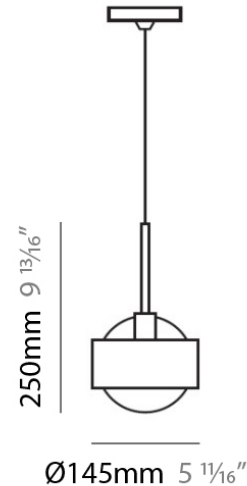

RING SUSPENSION

D81164

GENERAL

Series: Ring _____

Brand: Panzeri _____

Division: Design _____

Mounting Type: Suspension _____

Mounting Location: Ceiling _____

Subcategory: Pendant _____

PHYSICAL

Shape: Sphere _____

Diameter (mm): 145 _____

Diameter (in): 5 ³/₄ _____

Height (mm): 250 _____

Height (in): 9 ⁷/₈ _____

Max. Overall Height (mm): 2250 _____

Max. Overall Height (in): 88 ⁹/₁₆ _____

Light Distribution: Omnidirectional _____

Weight (kg): 2.3 _____

Weight (lbs): 5 _____

Diffuser: White Glass _____

Fixture Finish: Chrome _____

Fixture Material: Metal _____

ELECTRICAL

Number of Lamps: 1 _____

Lamp Type: LED Retrofit _____

Lamp Shape: T4 _____

Bulb Included: Bulb Not Included _____

Total Output Wattage (W): 3 _____

Max. Wattage Per Lamp (W): 3 _____

Lamp Base: G9 _____

Input Voltage (V): 120 _____

LED

OPTICAL

RATINGS AND CERTIFICATIONS

Certified By: CSA Certified to UL and CSA Standards _____

IP rating: IP20 _____