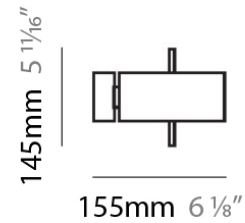

PROJECT
TYPE
NOTES
QUANTITY
DATE

RING SURFACE

D83132

GENERAL

Series: Ring
Brand: Panzeri
Division: Design
Mounting Type: Surface
Mounting Location: Wall
Subcategory: Ambient

PHYSICAL

Shape: Sphere
Length (mm): 155
Length (in): 6 1/8
Height (mm): 145
Height (in): 5 3/4
Extension (mm): 150
Extension (in): 6
Light Distribution: Omnidirectional
Weight (kg): 3.6
Weight (lbs): 8
Diffuser: Black Glass
Fixture Finish: Chrome
Fixture Material: Metal

ELECTRICAL

Number of Lamps: 1
Lamp Type: LED Retrofit
Lamp Shape: T4
Bulb Included: Bulb Not Included
Total Output Wattage (W): 5
Max. Wattage Per Lamp (W): 5
Lamp Base: G9
Input Voltage (V): 120

LED

OPTICAL

RATINGS AND CERTIFICATIONS

Certified By: CSA Certified to UL and CSA Standards
IP rating: IP20