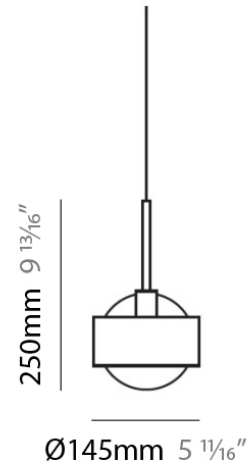

RING SUSPENSION

D81169

GENERAL

Series: Ring
Brand: Panzeri
Division: Design
Mounting Type: Suspension
Mounting Location: Ceiling
Subcategory: Pendant

PHYSICAL

Shape: Sphere
Diameter (mm): 145
Diameter (in): 5 ¾
Height (mm): 250
Height (in): 9 ⅞
Max. Overall Height (mm): 2250
Max. Overall Height (in): 88 ⅞
Light Distribution: Omnidirectional
Weight (kg): 2.3
Weight (lbs): 5
Diffuser: White Glass
Fixture Finish: Chrome
Fixture Material: Metal

ELECTRICAL

Number of Lamps: 1
Lamp Type: LED Retrofit
Lamp Shape: T4
Bulb Included: Bulb Not Included
Total Output Wattage (W): 3
Max. Wattage Per Lamp (W): 3
Lamp Base: G9
Input Voltage (V): 120

LED

OPTICAL

RATINGS AND CERTIFICATIONS

Certified By: CSA Certified to UL and CSA Standards
IP rating: IP20

PROJECT	
TYPE	
NOTES	
QUANTITY	
DATE