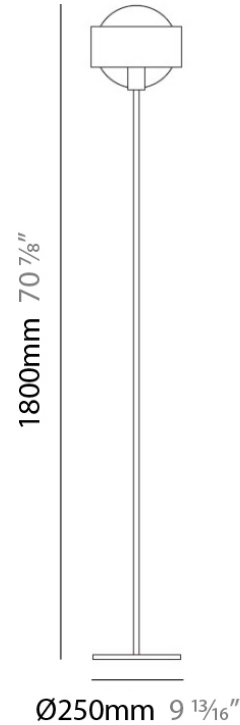

RING PORTABLE

D84102

GENERAL

Series: Ring
Brand: Panzeri
Division: Design
Mounting Type: Portable
Mounting Location: Floor
Subcategory: Floor

PHYSICAL

Shape: Sphere
Diameter (mm): 250
Diameter (in): 9 ⁷/₈
Height (mm): 1800
Height (in): 71
Light Distribution: Omnidirectional
Weight (kg): 0.5
Weight (lbs): 1
Diffuser: Black Blown Glass
Fixture Finish: Chrome
Fixture Material: Glass / Aluminum

ELECTRICAL

Number of Lamps: 1
Lamp Type: LED Retrofit
Lamp Shape: T10
Bulb Included: Bulb Not Included
Total Output Wattage (W): 24
Max. Wattage Per Lamp (W): 24
Lamp Base: E26
Input Voltage (V): 120

LED

OPTICAL

RATINGS AND CERTIFICATIONS

Certified By: CSA Certified to UL and CSA Standards
IP rating: IP20

PROJECT	_____
TYPE	_____
NOTES	_____
QUANTITY	_____
DATE	_____