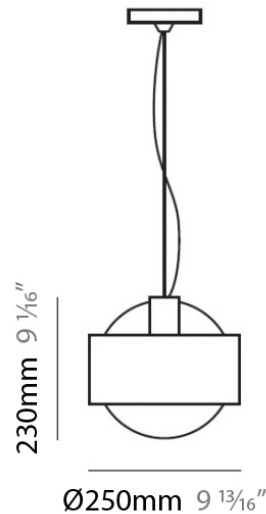

RING SUSPENSION

D81176

GENERAL

Series: Ring
Brand: Panzeri
Division: Design
Mounting Type: Suspension
Mounting Location: Ceiling
Subcategory: Pendant

PHYSICAL

Shape: Sphere
Diameter (mm): 250
Diameter (in): 9 ⁷/₈
Height (mm): 230
Height (in): 9
Light Distribution: Direct / Indirect
Weight (kg): 2.3
Weight (lbs): 5
Fixture Finish: Chrome
Fixture Material: Metal

ELECTRICAL

Number of Lamps: 1
Lamp Type: LED Retrofit
Lamp Shape: G25
Bulb Included: Bulb Not Included
Total Output Wattage (W): 9
Max. Wattage Per Lamp (W): 9
Lamp Base: E26
Input Voltage (V): 120
Upon Request: 277Vac / GU24

LED

OPTICAL

RATINGS AND CERTIFICATIONS

Certified By: CSA Certified to UL and CSA Standards
IP rating: IP20

PROJECT	_____
TYPE	_____
NOTES	_____
QUANTITY	_____
DATE	_____